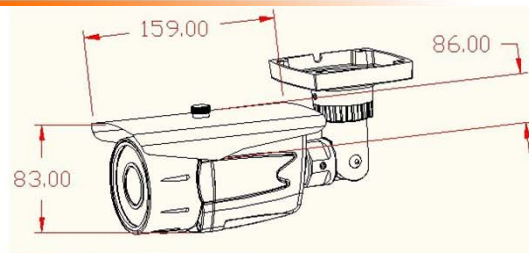

Solutionsky Co., Ltd.

<http://www.solutionsky.com>

CCTV Camera

SKY-VI30K-70

SKY-DBJ30-70

■ Features

- ◆ Weatherproof IR Camera
- ◆ SONY Exview HAD CCD II (ICX672/3AKA)
- ◆ 42,36,72 pcs \varnothing 5mm IR-LED, IR Range 35,30,50 M
- ◆ OSD/2D-DNR/BLC/MD/Privacy Masking
- ◆ 3-Axis Design, easy for installation

SKY-VI50T-70

*Effio-E + 673 CCD With OSD
OSD Button in the cable*

■ Size Chart

■ Specifications

Model Name	SKY-VI30K-70 , SKY-DBJ30-70 , SKY-VI50T-70
Image Device	1/3" Exview HAD CCD II (ICX672/3AKA)
DSP Device	Effio-E (CXD4127GG,CXD4816GG)
Resolution	Color Mode: 650TVL; B/W Mode:700TVL
Picture Elements	PAL:976(H)x582(V) NTSC:976(H)x494(V)
IR Led & IR Range	42,36,72pcs \varnothing 5 IR Led; 35,30,50M IR Distance
Min. Illumination	0.001 Lux (F2.0)/ 0 Lux IR On
Lens Furnished	Built-in 4--9mm Manual Zoom Lens (2.8--12mm Optional)
TV System	PAL/NTSC
Electronic Shutter	NTSC:1/60~1/100,000, PAL:1/50~1/110,000
S/N Ratio	More than 52dB
Gamma	0.45
Exposure	Auto
Shuter/ AGC	Auto/Manual
White Balance	ATW / User1/User2
Backlight	OFF/ON/BLC/ HLC
Pict Adjust	Mirror/Brightness/Contrast/Sharpness/Hue/Gain
ATR	ON/OFF
Motion Det	OFF/ON(Detect sense/ Area Sel)
Peivacy Masking	OFF/ON (4 Zone)
Day/Nigh	True Day and Night (Auto/ Day / Night / Ext. D&N)
2D-NR	OFF/ON (Y/C level)
Camera ID	OFF/ON
Sync. System	Internal
Waterproofing Criterion	IP 66
Video Output	1 Vp-p / 75 Ohms
Power Supply	DC12V \pm 10%
Operation Temperature	-10 $^{\circ}$ C ~ +50 $^{\circ}$ C RH95% Max
Dimension	Body : \varnothing 83x159mm With Bracket: 230(L)x86(W)x83(H)
Weight	1400g